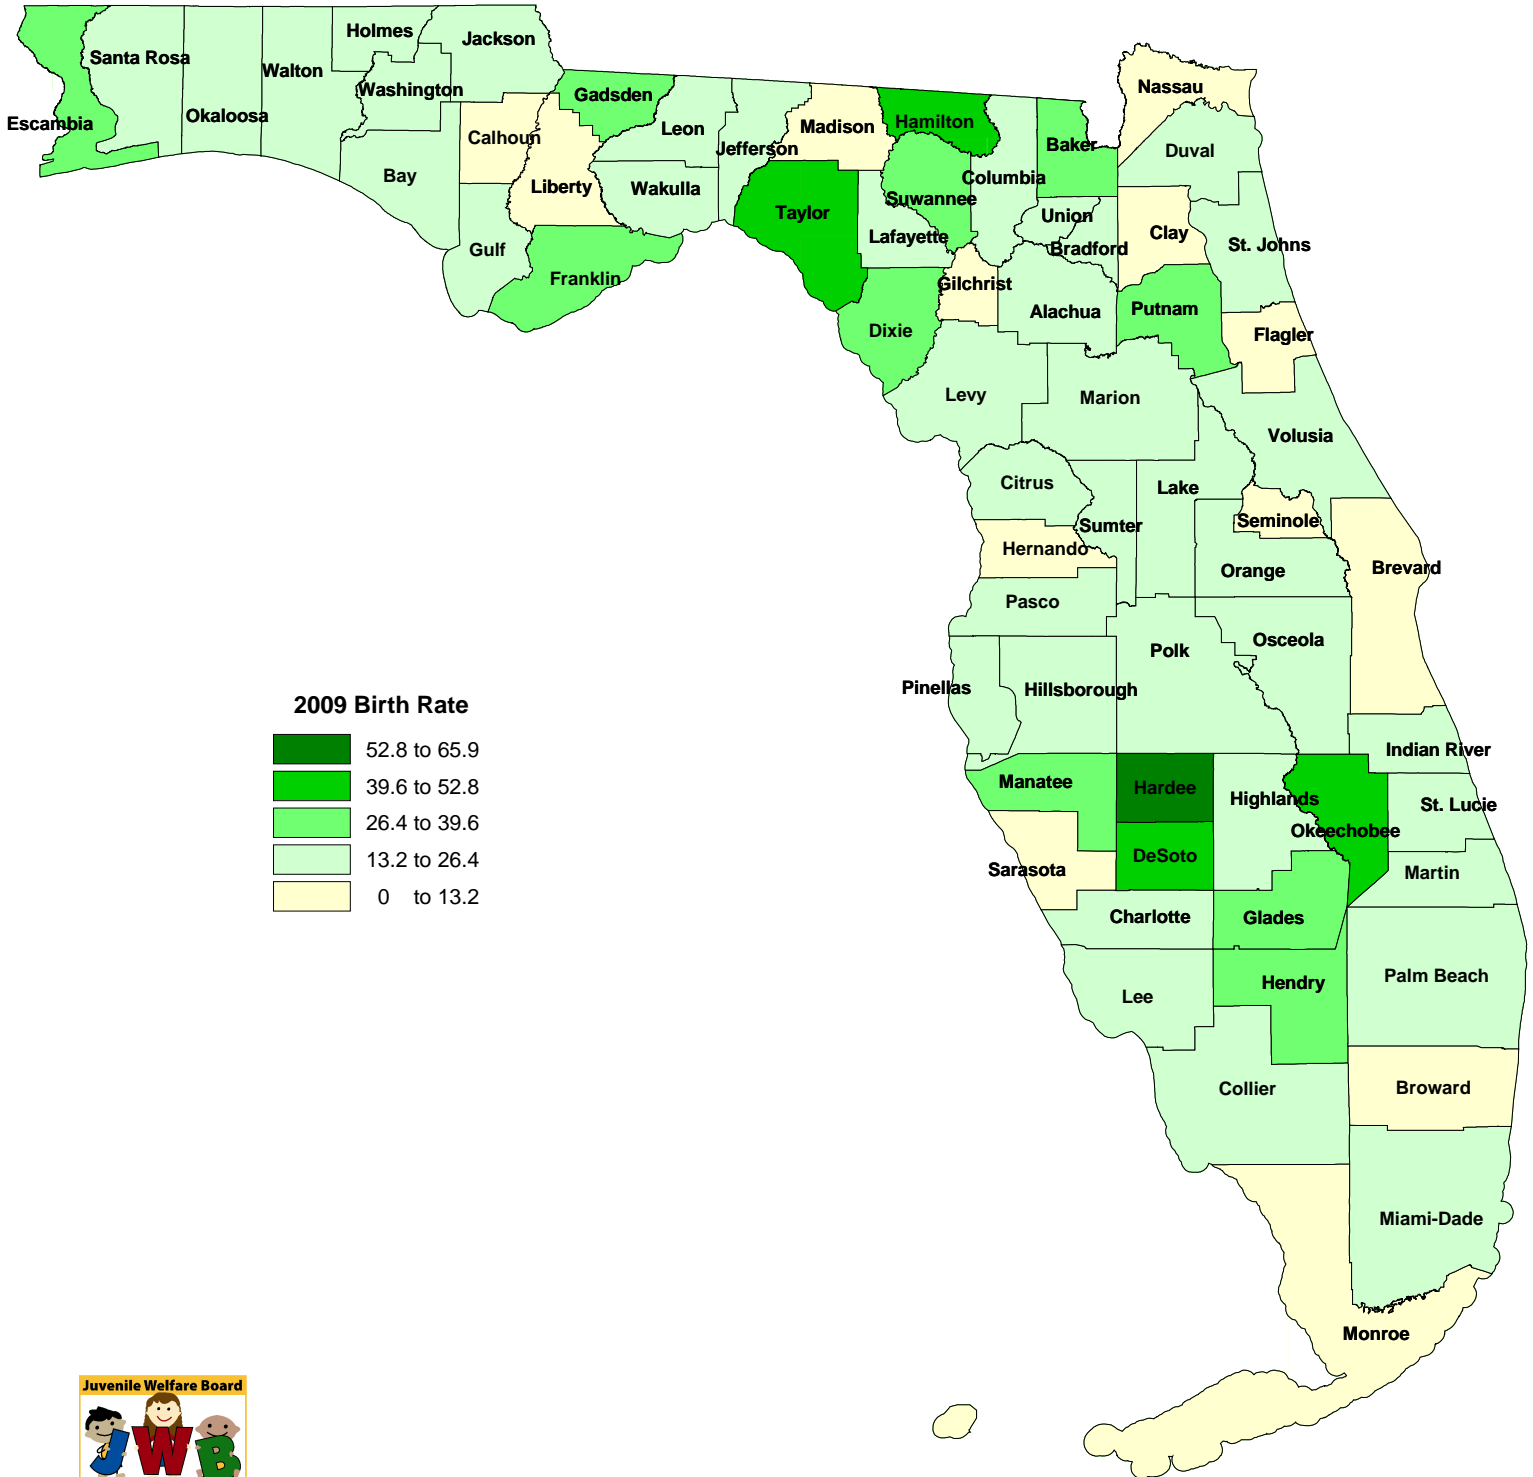

Florida Teen Birth Rate by County - 2009

15-17 Age Group

Source: Florida Charts - 2009