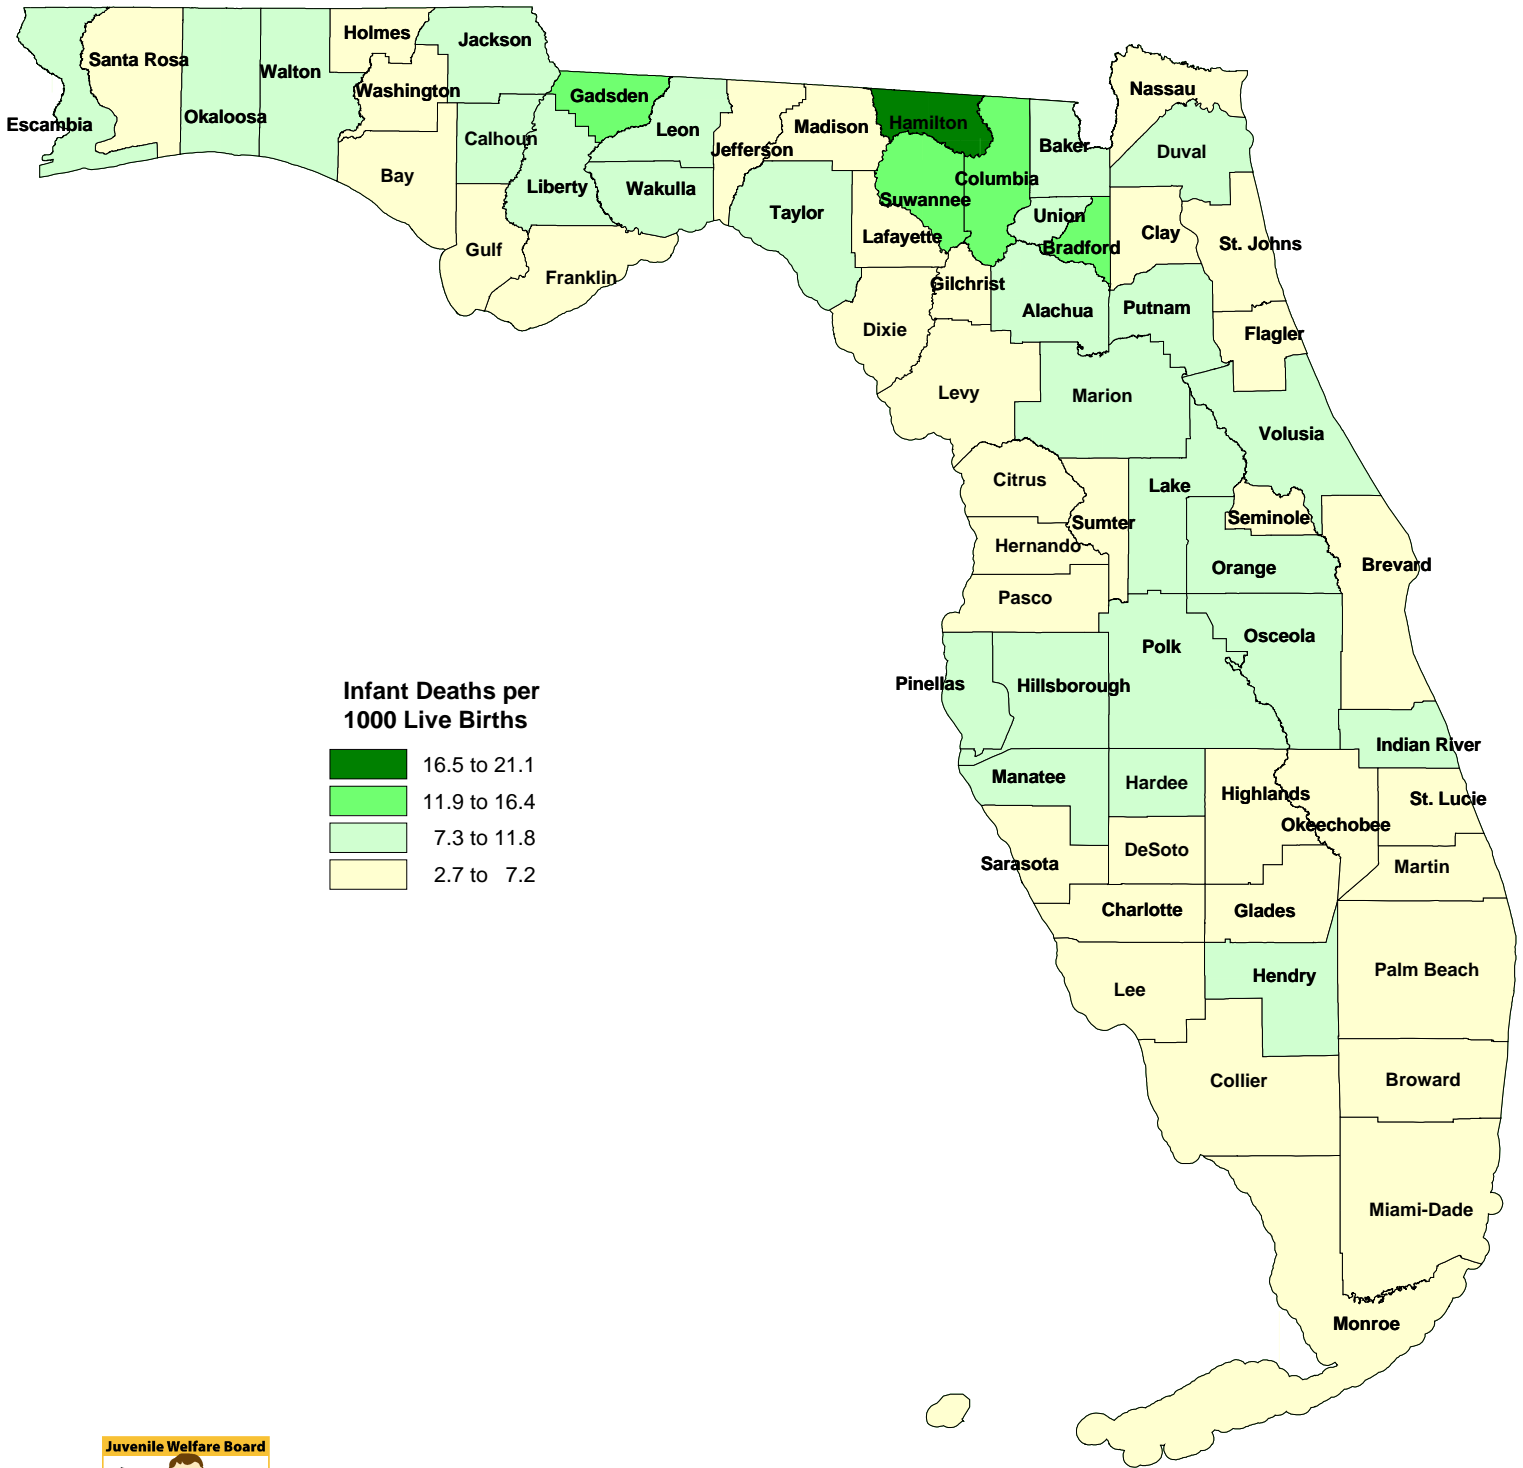

Infant Mortality - Infant Deaths per 1000 Live Births Florida Counties - 2007-09 Average

Infant Deaths per 1000 Live Births