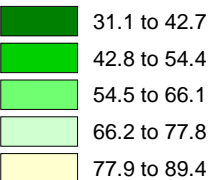

Pinellas County Students Achieving Level 3 or Higher on 2010 Math FCAT

Percent of Students Achieving Level 3 or Higher

Source: Pinellas County School Board, 2010