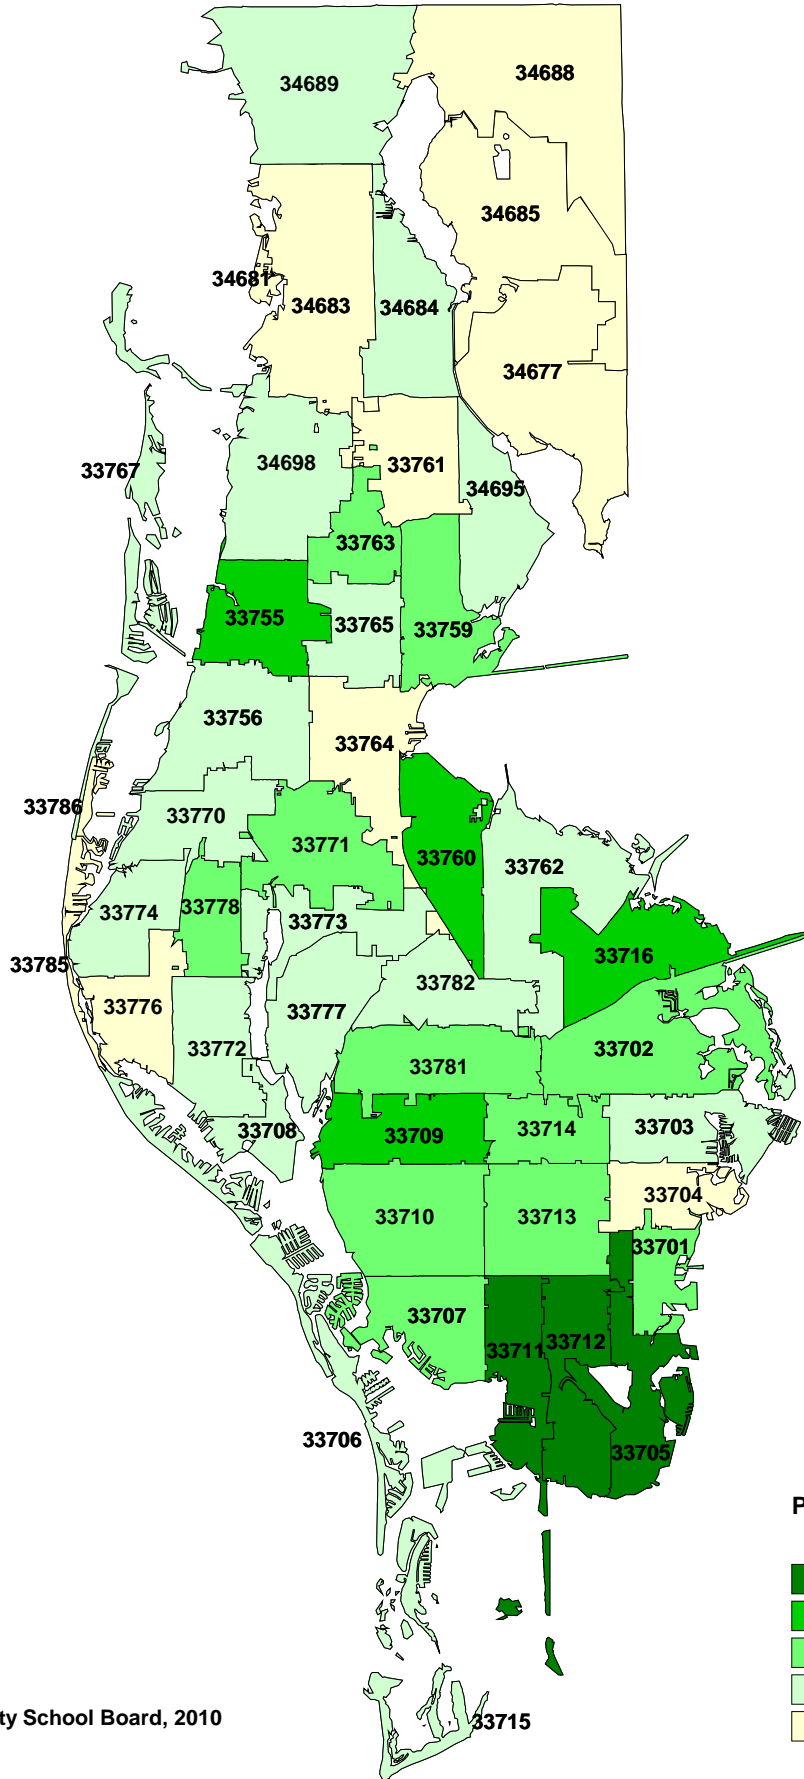

Pinellas County Students Achieving Level 3 or Higher on 2010 Math FCAT

Percent of Students Achieving Level 3 or Higher

Source: Pinellas County School Board, 2010