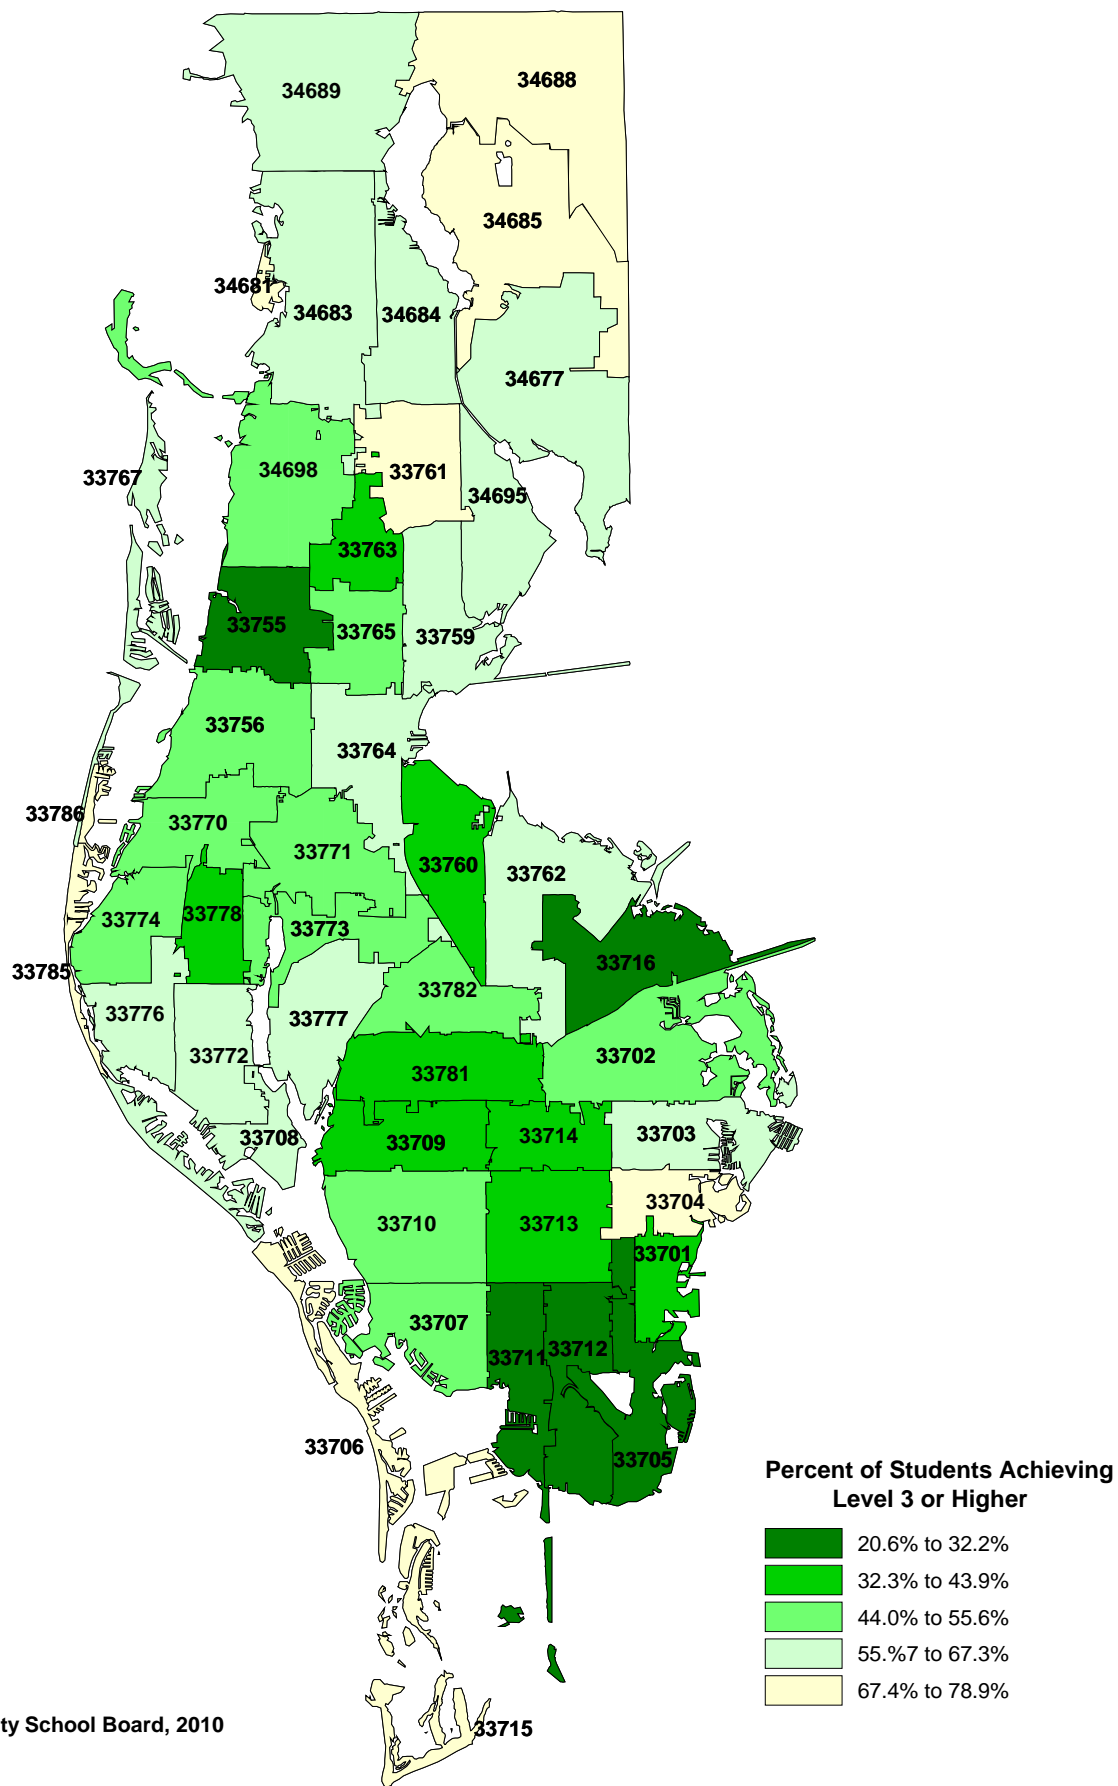

Pinellas County Students Achieving Level 3 or Higher on 2010 Reading FCAT

Source: Pinellas County School Board, 2010